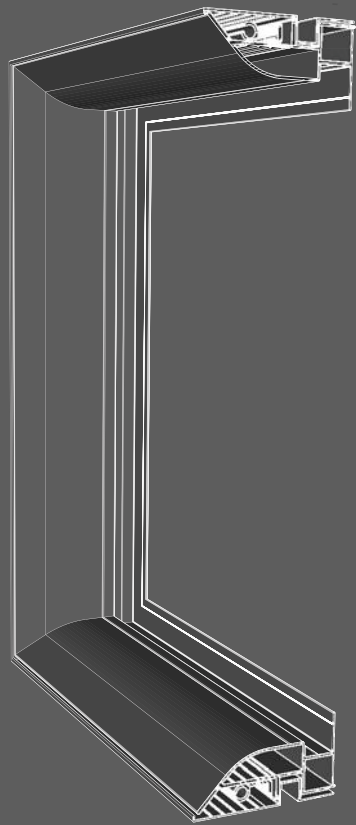

SA 251 FF SS LED SQ WM 126 5

This Flexface Lightbox is..

- ✓ Extrusion SA126 Frame
- ✓ Type Single sided
- ✓ Where to fix Wall mounted
- ✓ Lighting source LED Lighting
- ✓ Power Supply Externally supplied
- ✓ Cover size 5mm trims
- ✓ Colour White or Black (Others cost extra)

• Price do not include Printed Flexface & tension
 • Price do not include packaging and Delivery

Installation_Wall Mounted type

Our Products

"Top & Bottom" indicative stickers on the side, predrilled 6mm drain hole on the bottom

20x2mm perimeter fixing area for easy installation

Remove screw from cover bar

Put the rope edge into sail track bar

Tension in the order of Top, Left, Right and Bottom

Put the cover bar back on, fix it with screw