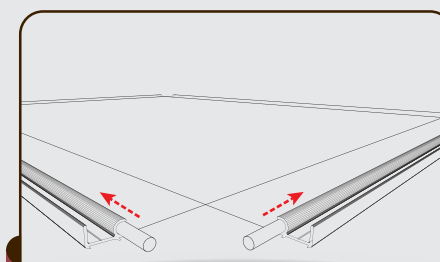

SA 251 FF SS LED SQ WM 126 5

This Flexface Lightbox is..

- ✓ Extrusion SA126 Frame
- ✓ Type Single sided
- ✓ Where to fix Wall mounted
- ✓ Lighting source LED Lighting
- ✓ Power Supply Externally supplied
- ✓ Cover size 5mm trims
- ✓ Colour White or Black (Others cost extra)

• Price do not include Printed Flexface & tension
 • Price do not include packaging and Delivery

Installation_Wall Mounted type

Our Products

"Top & Bottom" indicative stickers on the side, predrilled 6mm drain hole on the bottom

20x2mm perimeter fixing area for easy installation

Remove screw from cover bar

Put the rope edge into sail track bar

Tension in the order of Top, Left, Right and Bottom

Put the cover bar back on, fix it with screw