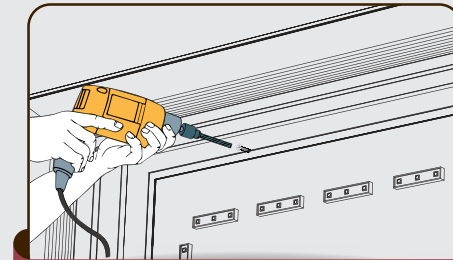

SA 251 FF SS LED SQ WM 126 5

This Flexface Lightbox is..

- ✓ Extrusion SA126 Frame
- ✓ Type Single sided
- ✓ Where to fix Wall mounted
- ✓ Lighting source LED Lighting
- ✓ Power Supply Externally supplied
- ✓ Cover size 5mm trims
- ✓ Colour White or Black (Others cost extra)

• Price do not include Printed Flexface & tension
 • Price do not include packaging and Delivery

Installation_Wall Mounted type

Our Products

"Top & Bottom" indicative stickers on the side, predrilled 6mm drain hole on the bottom

20x2mm perimeter fixing area for easy installation

Remove screw from cover bar

Put the rope edge into sail track bar

Tension in the order of Top, Left, Right and Bottom

Put the cover bar back on, fix it with screw