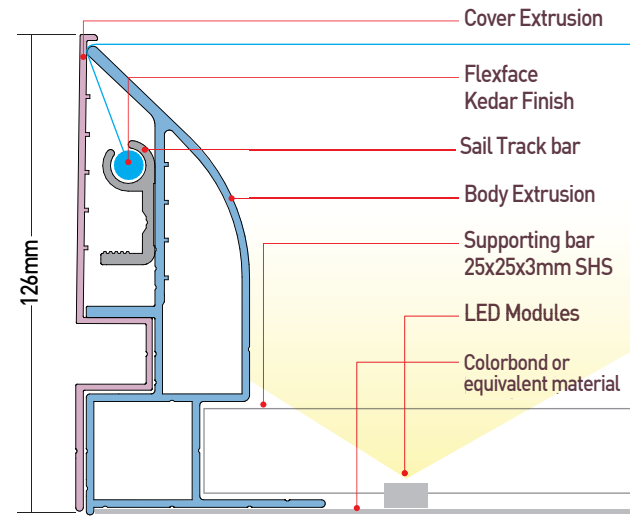

SA 251 FF SS LED SQ WM 126 5

This Flexface Lightbox is..

- ✓ Extrusion SA126 Frame
- ✓ Type Single sided
- ✓ Where to fix Wall mounted
- ✓ Lighting source LED Lighting
- ✓ Power Supply Externally supplied
- ✓ Cover size 5mm trims
- ✓ Colour White or Black (Others cost extra)

• Price do not include Printed Flexface & tension
 • Price do not include packaging and Delivery

Installation_Wall Mounted type

Our Products

"Top & Bottom" indicative stickers on the side, predrilled 6mm drain hole on the bottom

20x2mm perimeter fixing area for easy installation

Remove screw from cover bar

Put the rope edge into sail track bar

Tension in the order of Top, Left, Right and Bottom

Put the cover bar back on, fix it with screw