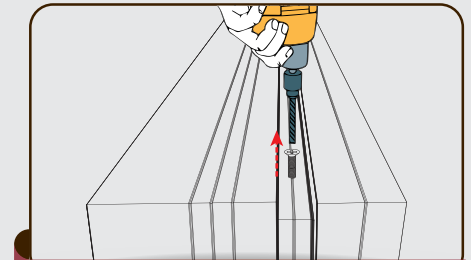

• Price do not include Printed Flexface & tension
 • Price do not include packaging and Delivery

Installation_Wall Mounted type

Our Products

"Top & Bottom" indicative stickers on the side, predrilled 6mm drain hole on the bottom

20x2mm perimeter fixing area for easy installation

Remove screw from cover bar

Put the rope edge into sail track bar

Tension in the order of Top, Left, Right and Bottom

Put the cover bar back on, fix it with screw