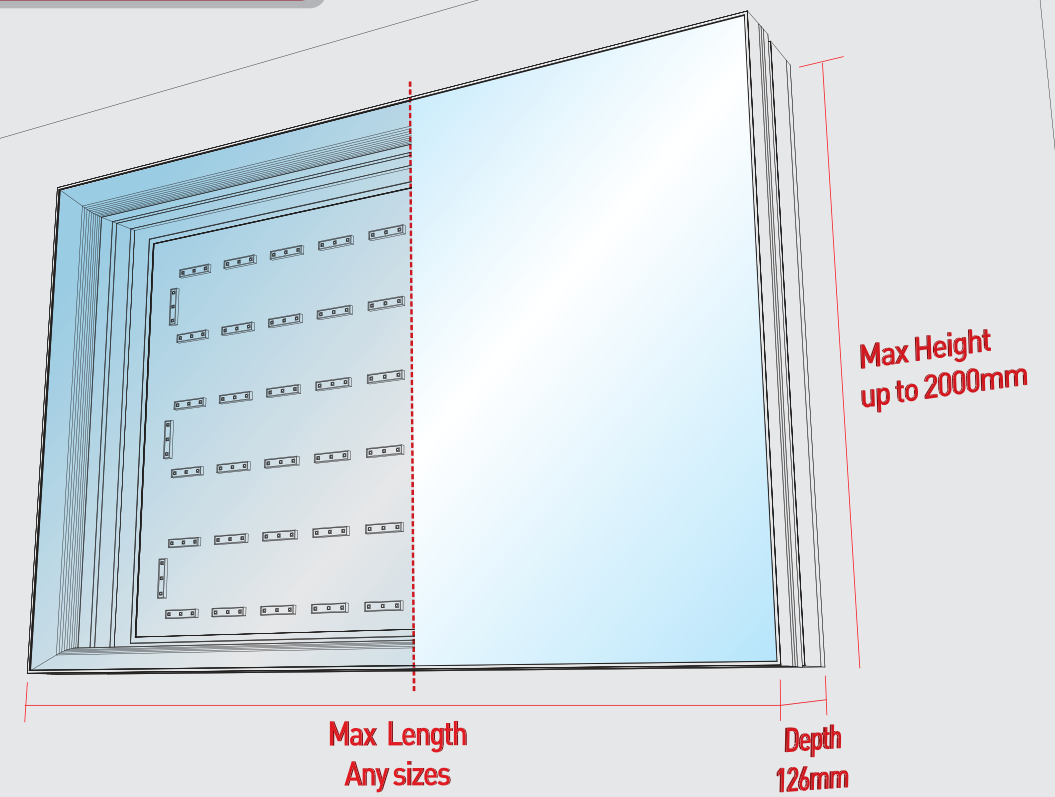

SA 251 FF SS LED SQ WM 126 5

This Flexface Lightbox is..

- ✓ Extrusion SA126 Frame
- ✓ Type Single sided
- ✓ Where to fix Wall mounted
- ✓ Lighting source LED Lighting
- ✓ Power Supply Externally supplied
- ✓ Cover size 5mm trims
- ✓ Colour White or Black (Others cost extra)

• Price do not include Printed Flexface & tension
 • Price do not include packaging and Delivery

Installation_Wall Mounted type

Our Products

"Top & Bottom" indicative stickers on the side, predrilled 6mm drain hole on the bottom

20x2mm perimeter fixing area for easy installation

Remove screw from cover bar

Put the rope edge into sail track bar

Tension in the order of Top, Left, Right and Bottom

Put the cover bar back on, fix it with screw