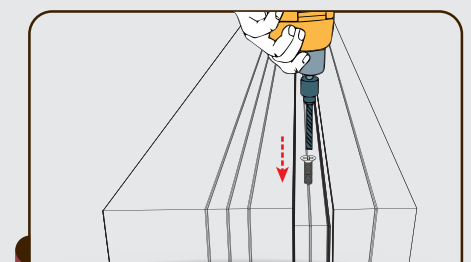

• Price do not include Printed Flexface & tension
 • Price do not include packaging and Delivery

Installation_Wall Mounted type

Our Products

"Top & Bottom" indicative stickers on the side, predrilled 6mm drain hole on the bottom

20x2mm perimeter fixing area for easy installation

Remove screw from cover bar

Put the rope edge into sail track bar

Tension in the order of Top, Left, Right and Bottom

Put the cover bar back on, fix it with screw