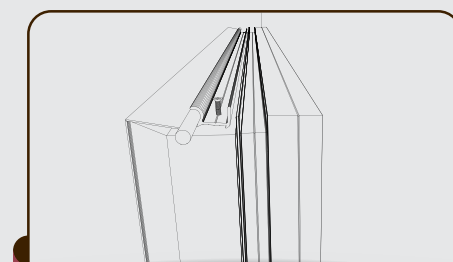

SA 251 FF SS LED SQ WM 126 5

This Flexface Lightbox is..

- ✓ Extrusion SA126 Frame
- ✓ Type Single sided
- ✓ Where to fix Wall mounted
- ✓ Lighting source LED Lighting
- ✓ Power Supply Externally supplied
- ✓ Cover size 5mm trims
- ✓ Colour White or Black (Others cost extra)

• Price do not include Printed Flexface & tension
 • Price do not include packaging and Delivery

Installation_Wall Mounted type

Our Products

"Top & Bottom" indicative stickers on the side, predrilled 6mm drain hole on the bottom

20x2mm perimeter fixing area for easy installation

Remove screw from cover bar

Put the rope edge into sail track bar

Tension in the order of Top, Left, Right and Bottom

Put the cover bar back on, fix it with screw